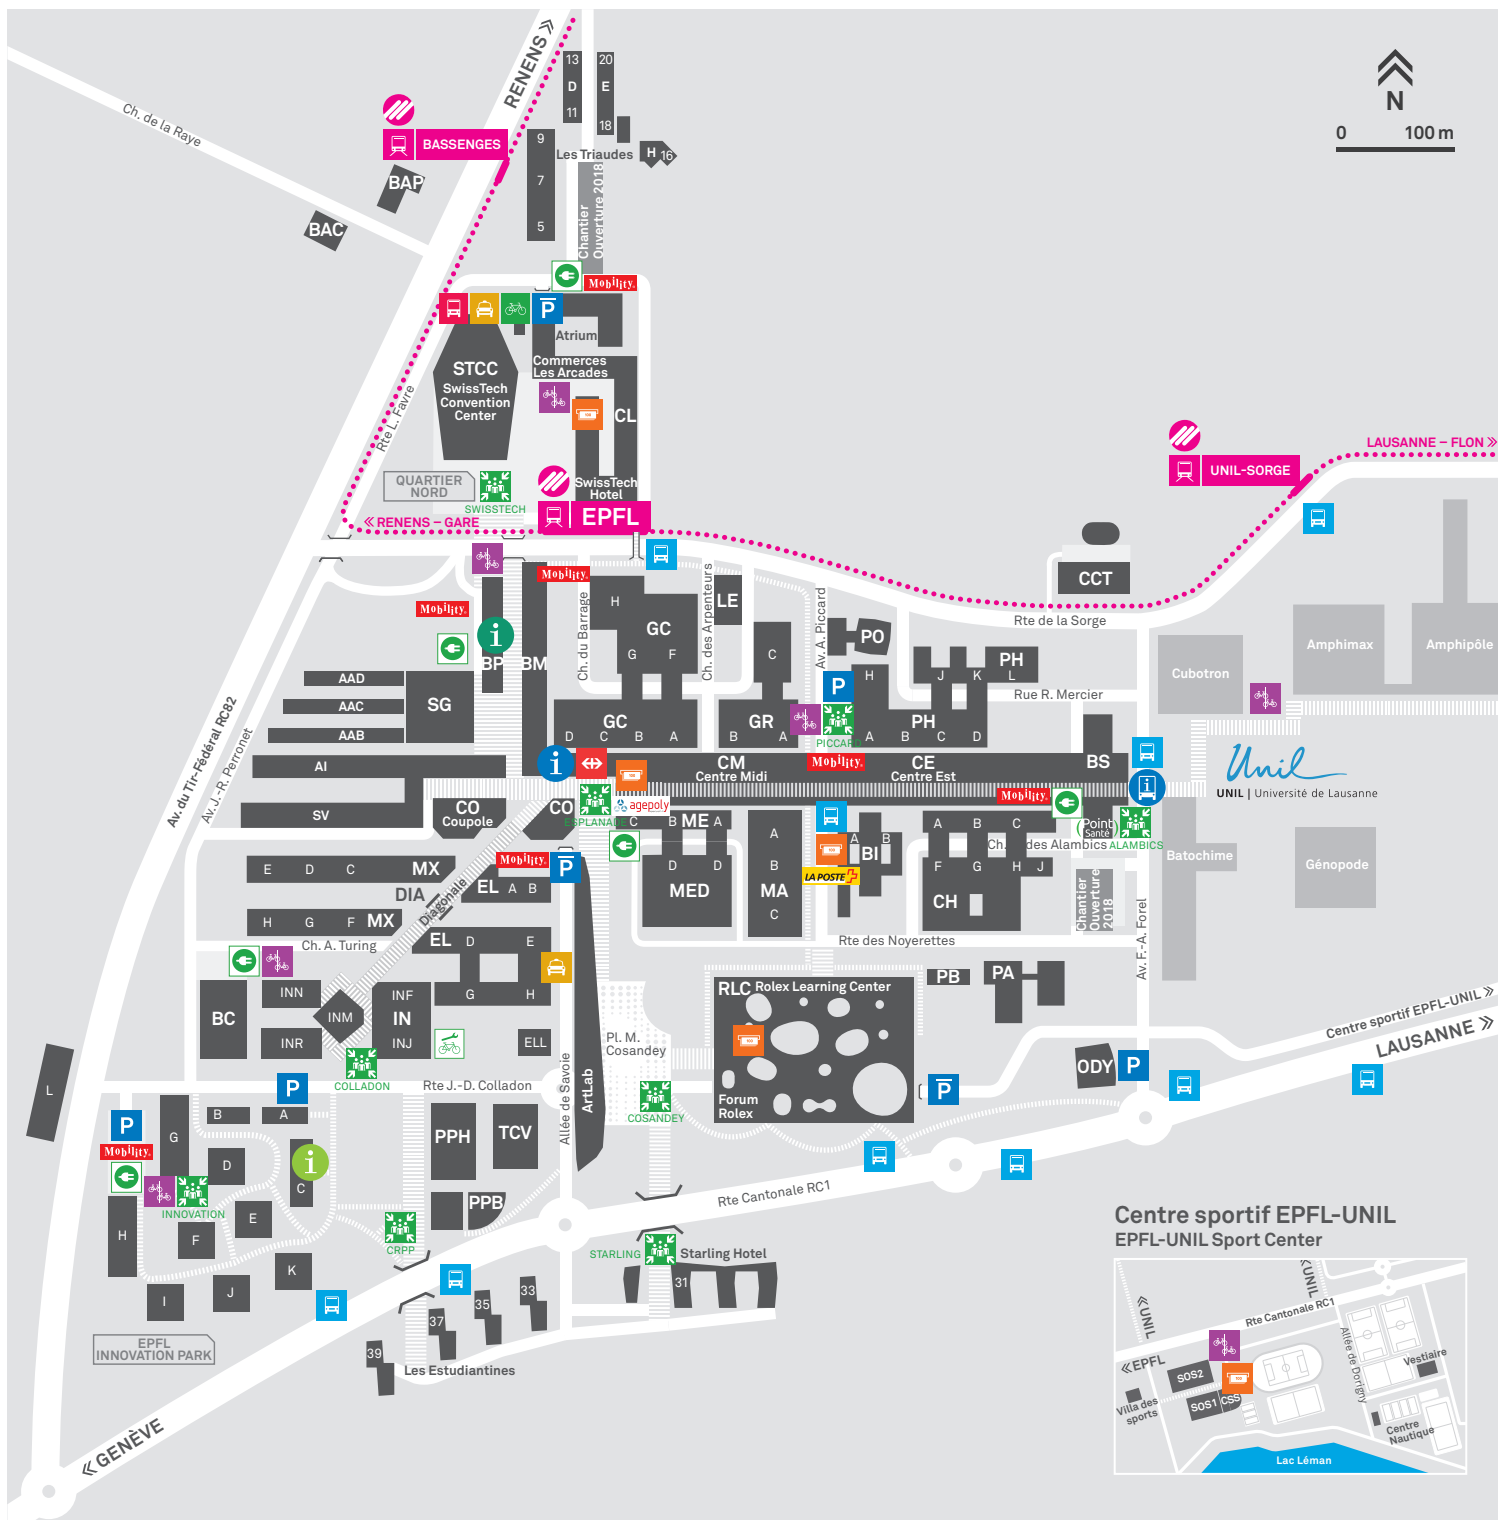

Plan d'orientation EPFL

EPFL - DII - 08.08.2016

i Accueil/Information
Reception/Information

i Guichet étudiants
Students Services Desk

i Accueil EPFL Innovation Park
EPFL Innovation Park Reception

i Information livraisons
Delivery Information

i Point de rassemblement
Assembly point

Point Santé
Health Point

agepoly Association des étudiants de l'EPFL
EPFL General Student's Association

CCF Agence CFF
CFF Train Tickets/Information

LAPOSTE La Poste
Post Office

Bancomat
ATM

P Parking public
Public Parking

m1 Métro m1
m1 metro

B Bus
Bus

T Station de taxi
Taxi rank

D Dépose-minute bus
Bus drop-off/pick-up point

Vélo Station
Bike Station

P PubliBike
PubliBike

R Point vélo réparations
Bike Repair Service

E ElectricEasy
ElectricEasy

M Mobility
Mobility

Centre sportif EPFL-UNIL EPFL-UNIL Sport Center